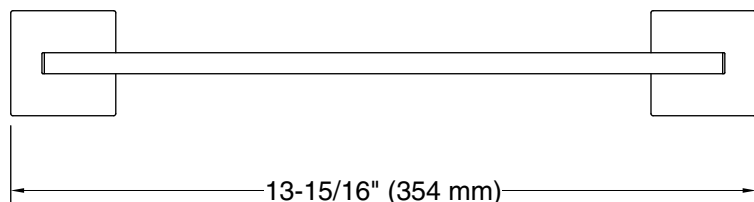

Features

- 12" (305 mm) bar.
- Coordinates with other products in the Square collection.

Material

- Premium metal construction for durability and reliability.
- KOHLER finishes resist corrosion and tarnishing.

Technical Information

All product dimensions are nominal.

Material: Zinc, Stainless Steel

Notes

Install this product in accordance with the installation instructions.

CAUTION: Risk of personal injury. Do not install these products in any area where they are likely to be used inadvertently as a grab bar or support bar. These products are not designed or intended for use as a grab bar or support bar.