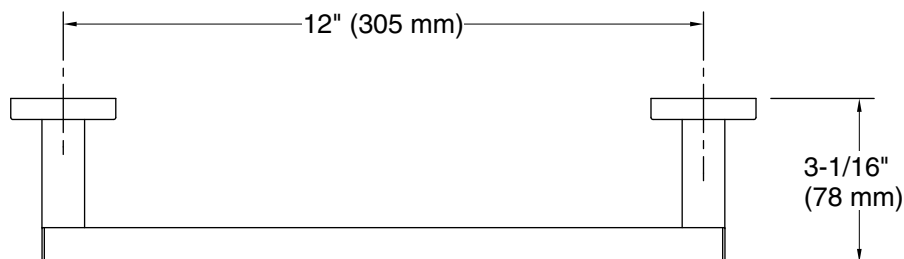

Features

- 12" (305 mm) bar.
- Coordinates with other products in the Square collection.

Material

- Premium metal construction for durability and reliability.
- KOHLER finishes resist corrosion and tarnishing.

Technical Information

All product dimensions are nominal.

Material: Zinc, Stainless Steel

Notes

Install this product in accordance with the installation instructions.

CAUTION: Risk of personal injury. Do not install these products in any area where they are likely to be used inadvertently as a grab bar or support bar. These products are not designed or intended for use as a grab bar or support bar.