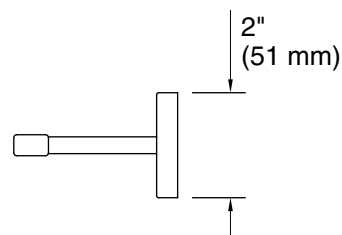

Features

- 12" (305 mm) bar.
- Coordinates with other products in the Square collection.

Material

- Premium metal construction for durability and reliability.
- KOHLER finishes resist corrosion and tarnishing.

Technical Information

All product dimensions are nominal.

Material: Zinc, Stainless Steel

Notes

Install this product in accordance with the installation instructions.

CAUTION: Risk of personal injury. Do not install these products in any area where they are likely to be used inadvertently as a grab bar or support bar. These products are not designed or intended for use as a grab bar or support bar.